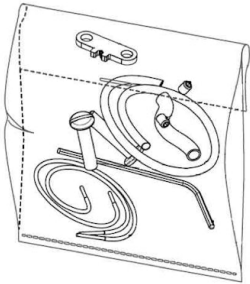

## Spare Parts

- |     |   |           |
|-----|---|-----------|
| 01. | Kit with white hooks and white cable clamps             | RF6480109 |
| 01. | String Light black hooks & cable clamps 5-unit kit      | RF6480130 |
| 02. | Power supply unit for led                               | RF22934   |
| 03. | Kit with allen key and screws for ceiling rose assembly | RF6480200 |
| 03. | Kit with allen key and screws for ceiling rose assembly | RFU648200 |

**DOWNLOAD**

RF6480109  
Kit with white hooks and white cable clamps

RF6480130  
String Light black hooks & cable clamps 5-unit kit

RF22934  
Power supply unit for led

RF6480200  
Kit with allen key and screws for ceiling rose assembly

RFU648200  
Kit with allen key and screws for ceiling rose assembly