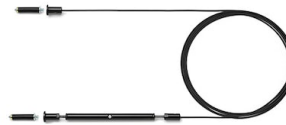

OPTIONAL

F6485030

String Light Kit cable