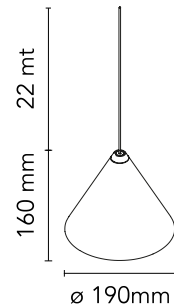

21W - 1035lm - 2700K

Suspension lamp providing diffused light. Black, white or blue varnished die-cast aluminium body coated with clear soft-touch varnish. Optical diffuser in opal PC. Suspension system of 22 metres with Kevlar reinforced coaxial cable. Available with wall/ceiling connection in black PC and power supply with floor switch in black varnished PC. The on/off switch is electronic with optical and touch dimm mechanism included or touch dimm and CASAMBI Ready version. Dimmer included. Compulsory to add either floor switch or ceiling/wall rose.

Are you a professional and your project needs consulting and support?

BOOK AN APPOINTMENT