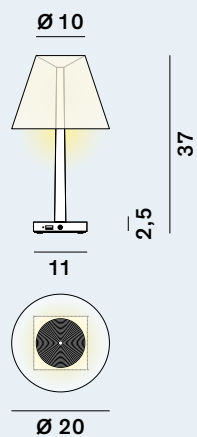

Dina+: Table

cod: T1

Light Source	MID POWER LED
Power	8 Watt
Kelvin	2.700
Dimmer	IR touch
Lumen	400
CRI	90

USB charger included

Battery life

Cordless

Light	70%	›	5 hours
Light	40%	›	10 hours
Light	5%	›	30 hours